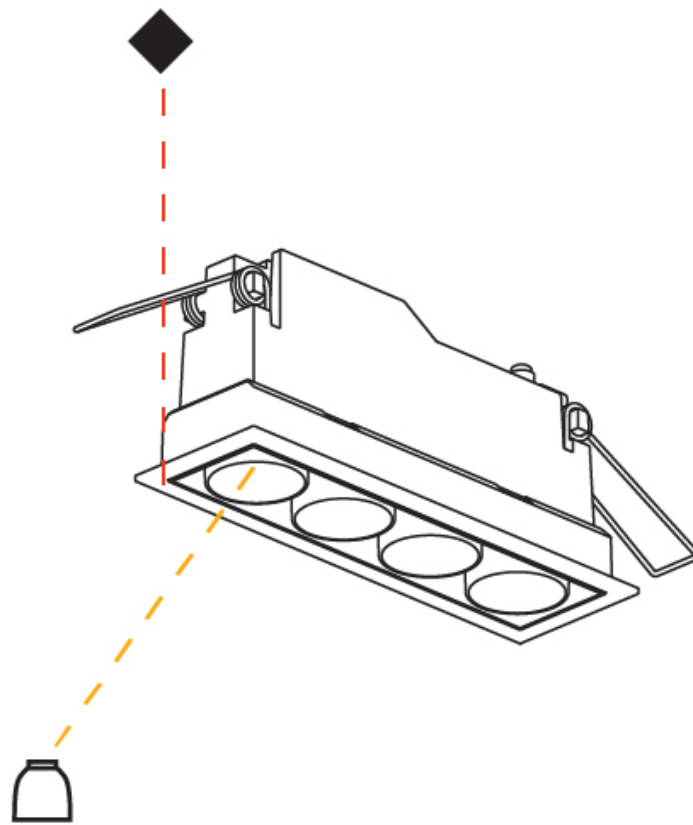

MAGIQ 4 CELL RECESSED

A35142-

PROJECT

TYPE

SPECIFIER

QUANTITY

DATE

A